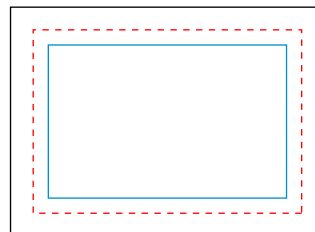

P5 Keyring Artwork Template

Artwork to read the same way when flipped vertically

Side 1

Side 2

Artwork to read the same way when flipped horizontally

Side 1

Side 2

Red = Cutter

Cyan = Text Limit

Black = Bleed Requirement